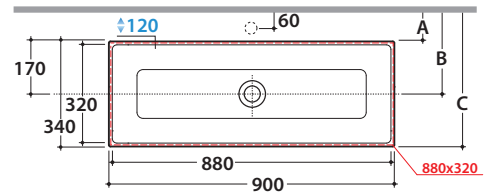

STOCKHOLM LAVABO FO090BI

CE EN 14688:2015

GLOBO

Lavabo abbinabile con Arredo Wood
It can be combined with Arredo Wood furniture

	Rubinetto a parete Wall mounted taps	Rubinetto su piano Taps mounted on counter top
A:	90	115
B:	260	285
C:	430	455

Cod. **FO090BI**

Lavabo 90.34 h 17 cm. Installazione ad incasso. Peso 19 Kg
Basin 90.34 h 17 cm. Recessed installation. Weight 19 Kg